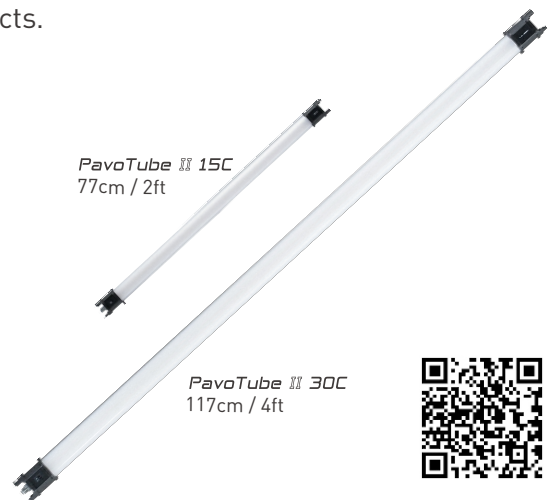

# PavoTube II 15C/30C

RGBWW LED Tube Light

- 1. Excellent Color Rendition** CRI average 97, TLCI average 98, CCT range 2700-7500K with G/M adjustment.
- 2. Intuitive Operation** Two knobs, two buttons and one slide switch for straightforward on-board control.
- 3. Multiple Power Supply Availability** Powered by built-in battery, or by the included 15V/2A (PavoTube II 15C) or 15V/4A (PavoTube II 30C) power adapter, or by PD3.0 power supplying devices.
- 4. More Control Choices** Built-in Bluetooth and 2.4G modules enable NANLINK APP controllability, also support DMX/RDM control.
- 5. Optimized Structure** Innovated diffusion materials ensure LED chips obscured, provide better performance as in-frame practical light and for shooting highly-reflective objects.