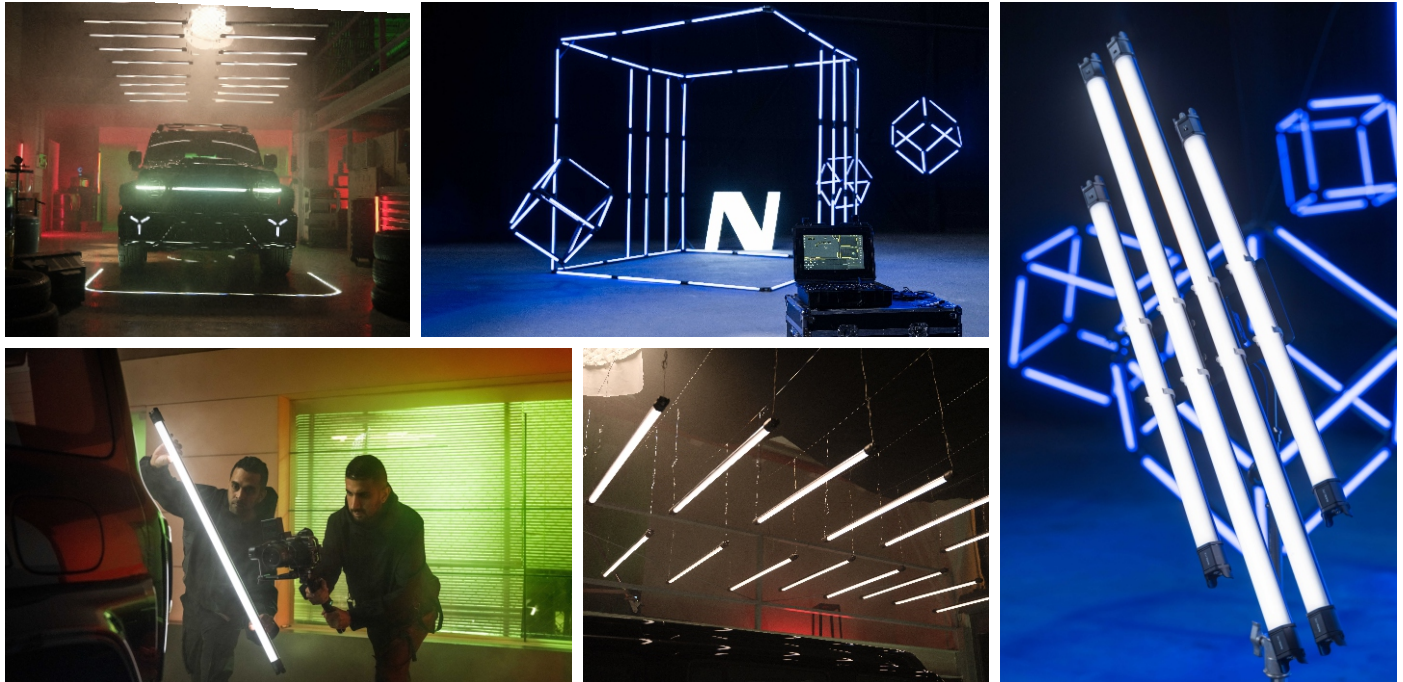

# PavoTube II 15C/30C

RGBWW LED Tube Light

- 1. Excellent Color Rendition** CRI average 97, TLCI average 98, CCT range 2700-7500K with G/M adjustment.
- 2. Intuitive Operation** Two knobs, two buttons and one slide switch for straightforward on-board control.
- 3. Multiple Power Supply Availability** Powered by built-in battery, or by the included 15V/2A (PavoTube II 15C) or 15V/4A (PavoTube II 30C) power adapter, or by PD3.0 power supplying devices.
- 4. More Control Choices** Built-in Bluetooth and 2.4G modules enable NANLINK APP controllability, also support DMX/RDM control.
- 5. Optimized Structure** Innovated diffusion materials ensure LED chips obscured, provide better performance as in-frame practical light and for shooting highly-reflective objects.