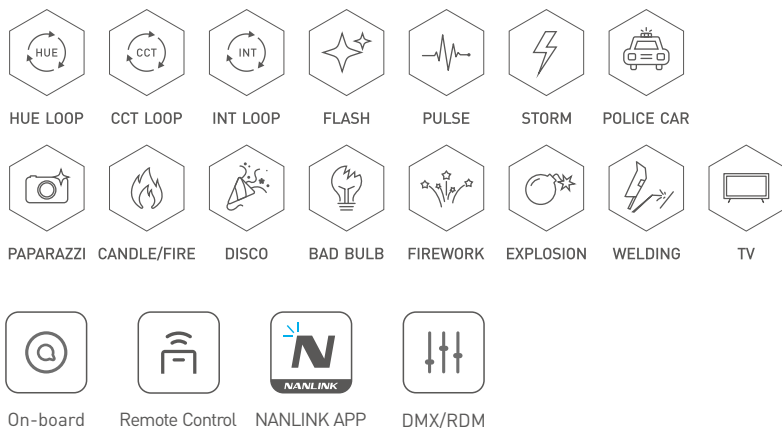

# PavoTube II 15C/30C

RGBWW LED Tube Light

- 1. Excellent Color Rendition** CRI average 97, TLCI average 98, CCT range 2700-7500K with G/M adjustment.
- 2. Intuitive Operation** Two knobs, two buttons and one slide switch for straightforward on-board control.
- 3. Multiple Power Supply Availability** Powered by built-in battery, or by the included 15V/2A (PavoTube II 15C) or 15V/4A (PavoTube II 30C) power adapter, or by PD3.0 power supplying devices.
- 4. More Control Choices** Built-in Bluetooth and 2.4G modules enable NANLINK APP controllability, also support DMX/RDM control.
- 5. Optimized Structure** Innovated diffusion materials ensure LED chips obscured, provide better performance as in-frame practical light and for shooting highly-reflective objects.